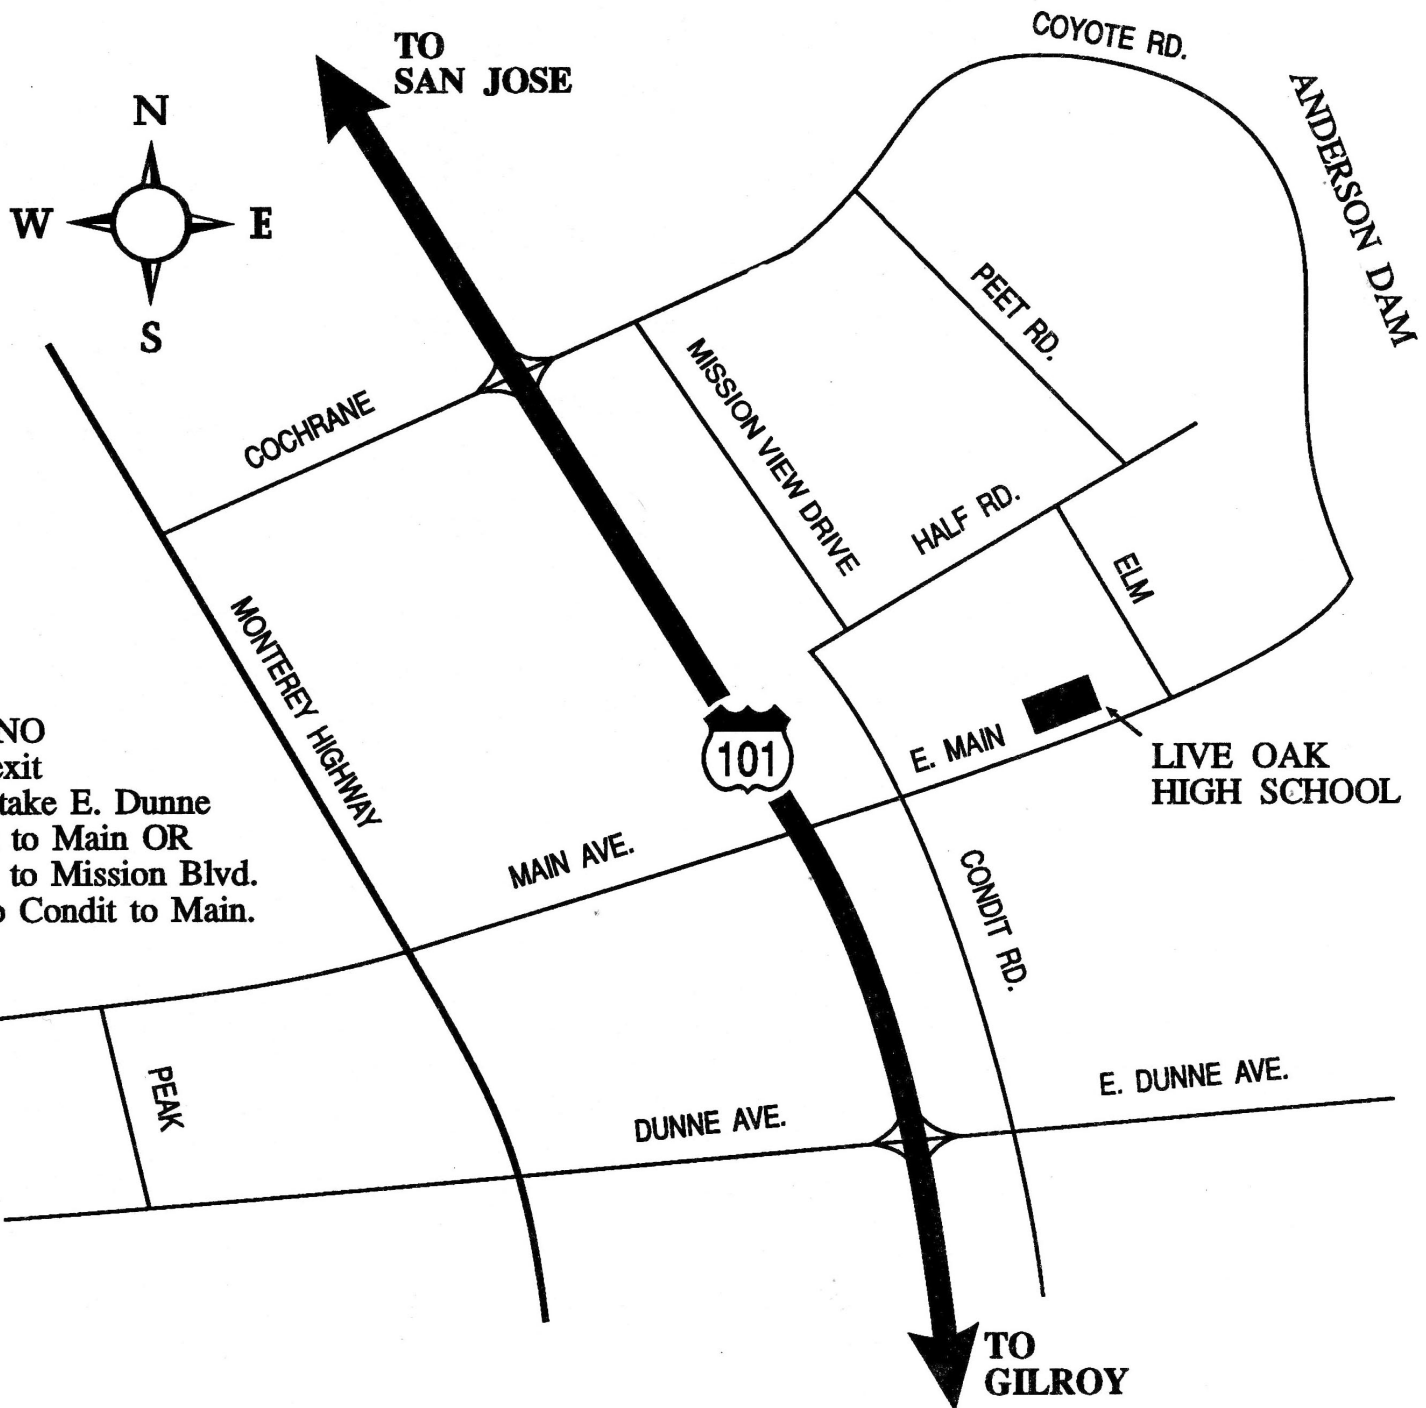

Directions to Live Oak High School

WILDFLOWER RUN

10K RUN
5K RUN OR WALK
Held at Live Oak High School
1505 East Main Avenue, Morgan Hill, CA

NOTE:
There is NO freeway exit at Main; take E. Dunne to Condit to Main OR Cochrane to Mission Blvd. to Half to Condit to Main.